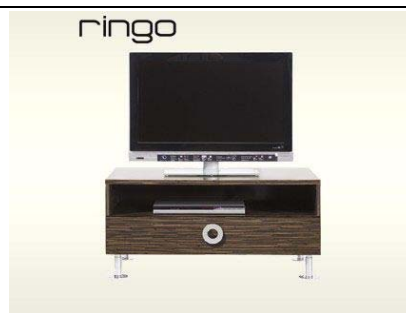

## Ringo Living room Pack

---

RANS00001

Orange Sofa Bed, Triple

Y44064

Coffee table-furniture range Ringo-marioka-LAW/100

Coffee table, part of furniture range Ringo. Colour marioka-LAW/100

Dimensions:  
-height - 54 cm.  
-width - 100 cm.  
-depth - 60 cm

Y44063

Dining table-furniture range Ringo-marioka-STO/140

Dining table, part of furniture range Ringo. Colour marioka.

Dimensions:  
-height - 76.5 cm  
-width - 80 cm  
-depth - 140 - 180 cm

Y44031

TV Cabinet-furniture range Ringo-marioka/white-RTV1S/10/5

TV Cabinet, part of furniture range Ringo. Colour marioka/white.

Dimensions:  
-height - 48 cm  
-width - 100 cm

V40022

Chair D 23

Chair D 23  
Colour: Venge

How to find us?

[info@interior.bg](mailto:info@interior.bg)  
Tel: + 359 56 816 866  
UK: + 44 20 8133 6303  
Mobile: +359 893 511 022