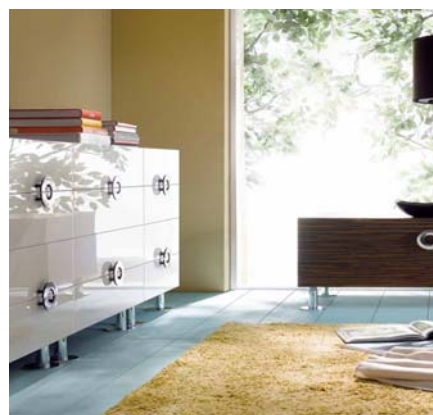

**Design? Quality? Price?
Why not all? Why not now?**

Ringo Living room Pack

Contemporary and simple, Ringo living room furniture offers style and place to chill out. This simple, yet high quality range of furniture is storage friendly and ideal for your holiday property whether is for letting or you.

How to find us?

info@interior.bg
Tel: + 359 56 816 866
UK: + 44 20 8133 6303
Mobile: +359 893 511 022