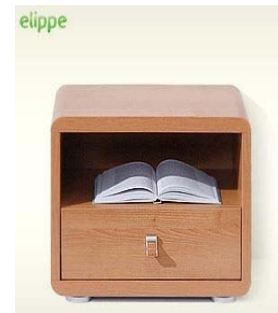

## Elippe Bedroom Pack

Y30334

Bedside table-furniture range Elippe-colour Strassburg maple-EL1S/4/5

Bedside table,part of furniture range Elippe.Colour - strassburg maple.

Dimensions:  
-height - 38 cm  
-width - 47.5 cm  
-depth - 34.5 cm